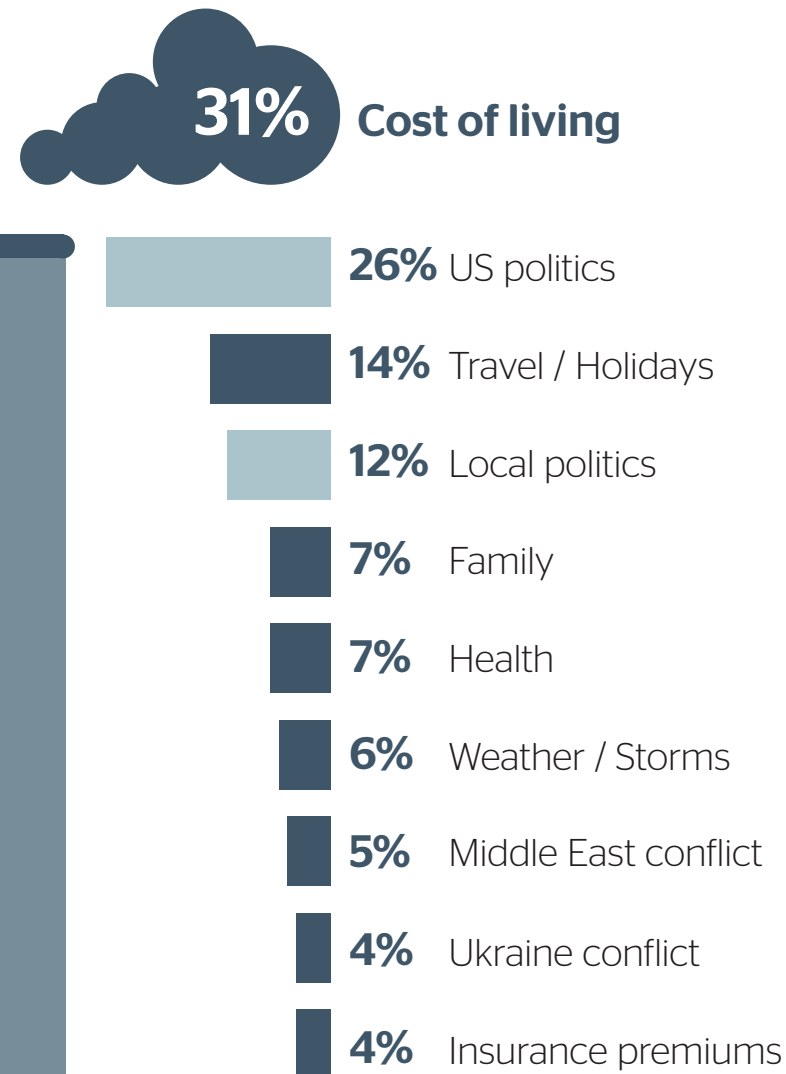

Nearly 9,000 members shared their views in the RAC Opinion survey in February

Household conversations

What are members talking about at home?

"The American election result and the upcoming Australian Federal and State elections."

"Uncertainty of global politics and where the world is heading."

More discussion this month about:

US & local politics

There's been an increase in discussion about politics, with many members discussing the actions taken by the new US president and how this will impact Australia and the world.

The WA State Election was also a common topic of discussion.

Road rules

The road rules that members find most confusing relate to:

- » Roundabouts
- » Merging
- » Keeping left unless overtaking
- » Use of indicators (in particular at roundabouts)
- » Giving way at intersections or when turning